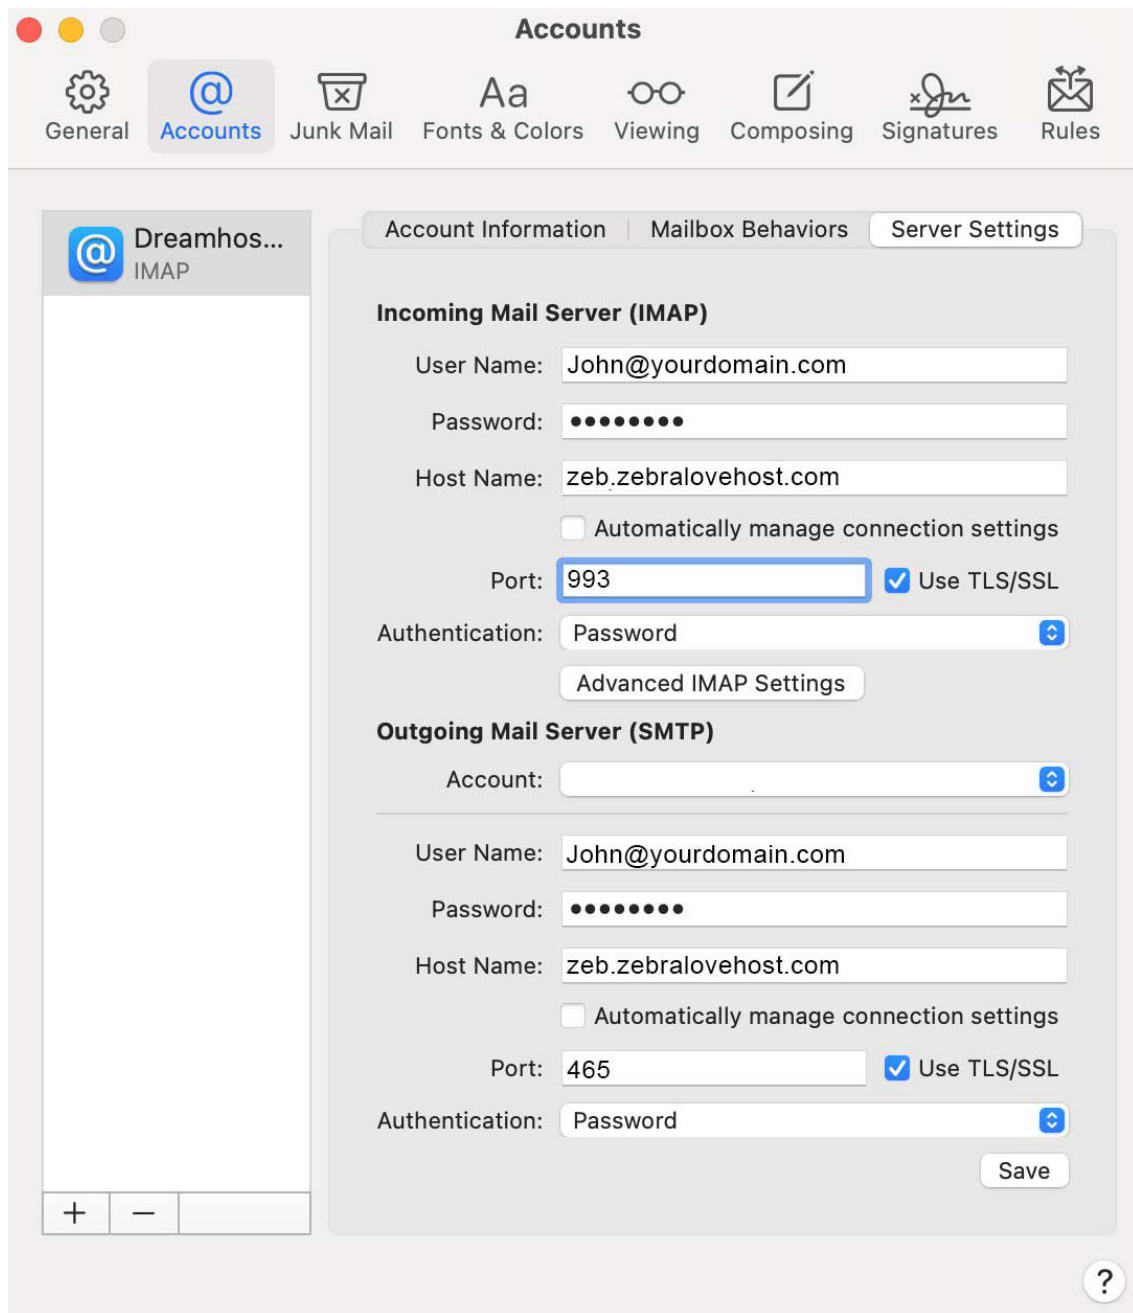

* To edit the Incoming/Outgoing ports, UN-check Automatically manage connection settings.

Helpful Links:

You can use the free browser based mail client provided with your email account.

WebMail: zeb.zebralovehost.com:2096